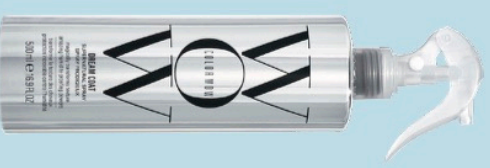

FREE
PRO SIZE
Color Security Shampoo
32 fl oz.
when you buy 8 Color
Security Shampoo 8.4 oz.

FREE
PRO SIZE
Color Security Shampoo
32 fl oz.
when you buy 6
Money Masque 7.5 oz.

FREE
PRO SIZE
Color Security Conditioner
Fine-to-Normal 32 fl oz.
when you buy 8 Color
Security Conditioner
Fine-to-Normal 8.4 oz.

FREE
PRO SIZE
Dream Coat 16.9 oz.
when you buy 12 Dream Coat
Supernatural Spray 6.7 oz.

PRICE LIST

Dream Filter

200ml/6.7 fl oz	\$13
470ml/16 fl oz	\$25.50
50ml/1.7 fl oz	\$6

Color Security Shampoo

250ml/8.4 fl oz	\$12
946ml/32 fl oz	\$36
75ml/2.5 fl oz	\$5.50