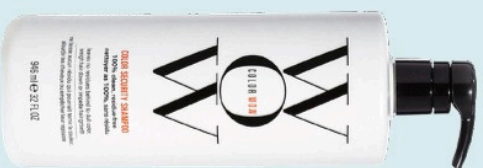

FREE Back Bar PRO sizes when you stock-up on best-selling viral superstars.
Who doesn't want risk-free retail?

No previous purchase required. Must be in same transaction.

FREE
PRO SIZE
Dream Filter 16 fl oz.
when you buy 6
Dream Filter 6.7 oz.

FREE
PRO SIZE
Color Security Shampoo
32 fl oz.
when you buy 8 Color
Security Shampoo 8.4 oz.

FREE
PRO SIZE
Color Security Shampoo
32 fl oz.
when you buy 6
Money Masque 7.5 oz.

FREE
PRO SIZE
Color Security Conditioner
Fine-to-Normal 32 fl oz.
when you buy 8 Color
Security Conditioner
Fine-to-Normal 8.4 oz.

FREE
PRO SIZE
Dream Coat 16.9 oz.
when you buy 12 Dream Coat
Supernatural Spray 6.7 oz.

PRICE LIST

Dream Filter

200ml/6.7 fl oz	\$13
470ml/16 fl oz	\$25.50
50ml/1.7 fl oz	\$6

Color Security Shampoo

250ml/8.4 fl oz	\$12
946ml/32 fl oz	\$36
75ml/2.5 fl oz	\$5.50