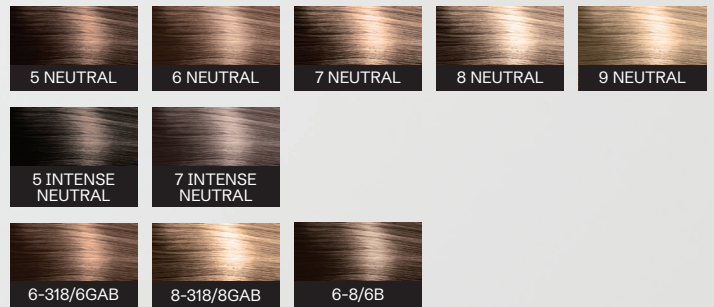

DISCOVERY KIT CALURATEN

Haven't tried it yet? Time to get on it. Experience the power of CaluraTEN with our kit featuring **10 stunning shades!** CaluraTEN allows you to book additional colour services in a day, have your busy guests out of the chair in almost no time, and give wonderful results for new growth and white hair coverage.

KIT INCLUDES:

- 1 X CALURATEN 5 NEUTRAL, 2 OZ
- 1 X CALURATEN 6 NEUTRAL, 2 OZ
- 1 X CALURATEN 7 NEUTRAL, 2 OZ
- 1 X CALURATEN 8 NEUTRAL, 2 OZ
- 1 X CALURATEN 9 NEUTRAL, 2 OZ
- 1 X CALURATEN 5 INTENSE NEUTRAL, 2 OZ
- 1 X CALURATEN 7 INTENSE NEUTRAL, 2 OZ
- 1 X CALURATEN 6-318/6GAB, 2 OZ
- 1 X CALURATEN 8-318/8GAB, 2 OZ
- 1 X CALURATEN 6-8/6B, 2 OZ
- 1 X CALURA PERMANENT DEVELOPER 20 VOL. (6%), 32 OZ
- 1 X STAIN REMOVER, 8 OZ
- 1 X OLIGO BRUSH
- 1 X OLIGO BOWL
- 1 X OLIGO TIMER

SHADES: